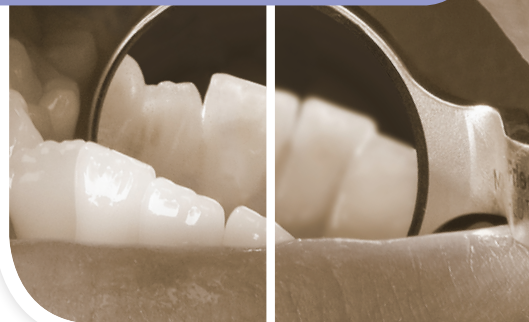

HD VS RHODIUM COATING