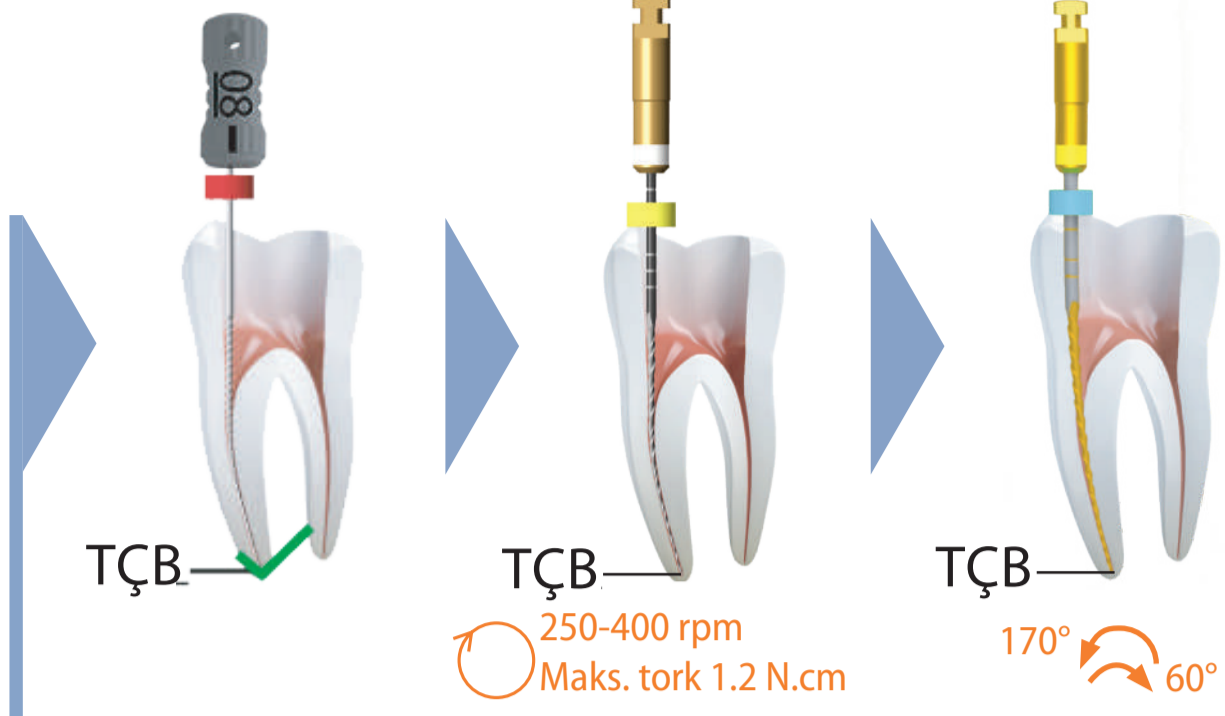

Protokol

MicroMega One RECI

MicroMega K-Files
n008

One G

MicroMega One RECI
20.04

MicroMega K-Files
n010

One G

MicroMega One RECI
25.04